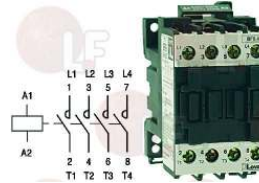

GIORIK 6046038

3446583 CONTACTOR LOVATO BF18T4A
coil 18A 230V 50/60Hz 8Kw
4 normally open contacts
no auxiliary contact