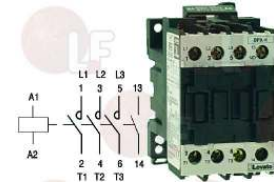

GIORIK 6041039

GIORIK 6046040

3446561 CONTACTOR LOVATO BF0910A
coil 9A 230V 50/60Hz 4.2Kw
3 normally open contacts
1 normally open auxiliary contact