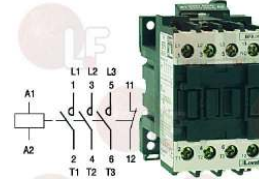

GIORIK 6046043

3446554 CONTACTOR LOVATO BF0901A
coil 9A 380/400V 50/60Hz 4.2Kw
3 normally open contacts
1 normally closed auxiliary contact
for Fryer electric (GIORIK) FE20S